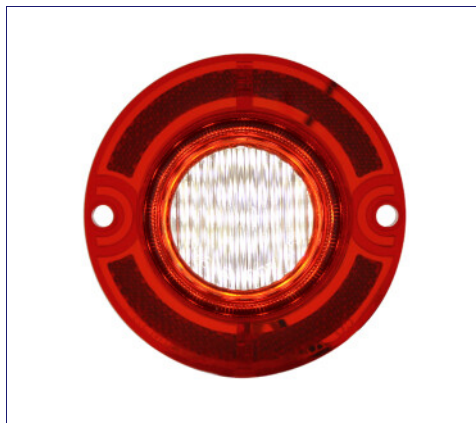

Item No. CBL6251LED

26 LED Backup Light For 1962 Chevy Impala

MSRP: $ 53.99

Category: Back-Up Lights