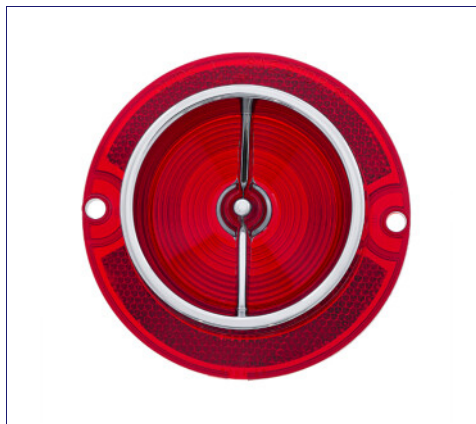

Chrome Tail Light Lens Trim For 1962 Chevy Impala

MSRP: \$ 12.19

Category: Tail Light Components

Item No. C6204

White Foam Tail Light Lens Gasket For 1962 Chevy Impala/Biscayne/Bel-Air

MSRP: \$ 4.19

Category: Tail Light Components