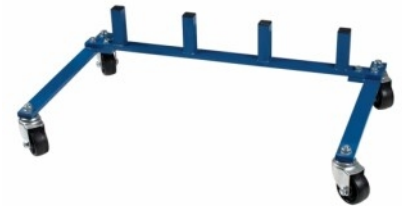

Item No. 98998

Storage Cart for Vehicle Positioning Dolly / Jacks

MSRP: $ 100.99

Category: Driver Convenience Goods