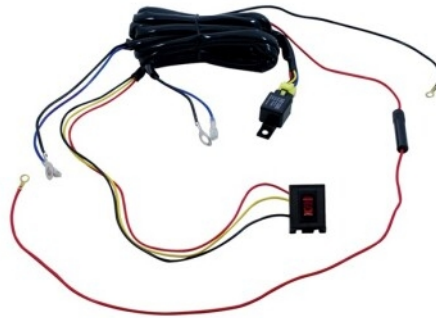

Item No. 34266
Fog Lamp Wiring Harness Kit

MSRP: \$ 40.69
Category: Wiring Accessories

Item No. S1205
Heavy Duty Vintage Clamp-On Dash Switch, On-Off

MSRP: \$ 14.49
Category: Toggle Switches

Item No. S1206
Heavy Duty Vintage Clamp-On Dash Switch, On-Off-On