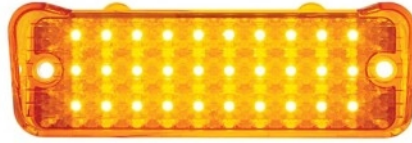

MSRP: \$ 9.29

Category: Parking Light Lens

Item No. 110154

Parking Light Lens For 1958 Chevy Impala, Clear

MSRP: \$ 9.29

Category: Parking Light Lens

Item No. CPL5801A

39 Amber LED Parking Light For 1958 Chevy Impala, Amber Lens

MSRP: \$ 50.09

Category: Parking Lights

Item No. CPL5801C

39 Amber LED Parking Light For 1958 Chevy Impala, Clear Lens

MSRP: \$ 50.09

Category: Parking Lights

Chevrolet Impala Sell Sheet July 2023

Item No. C5851

Parking Light Lens Gasket For 1958 Chevy Impala

MSRP: \$ 4.19

Category: Parking Light Components

Item No. CPL6601LED

30 LED Parking Light For 1966 Chevy Impala, Amber Lens

MSRP: \$ 50.09

Category: Parking Lights